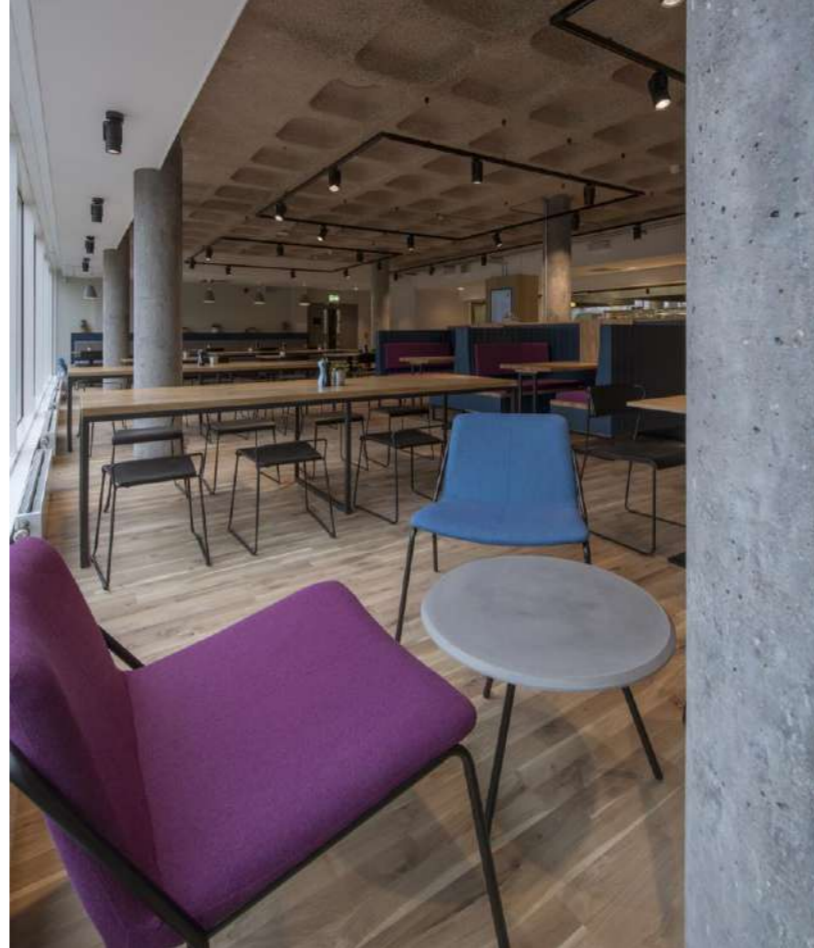

EDINBURGH COLLEGE OF ART

EDUCATION
Location: Edinburgh

THE UNIVERSITY of EDINBURGH
Edinburgh College of Art