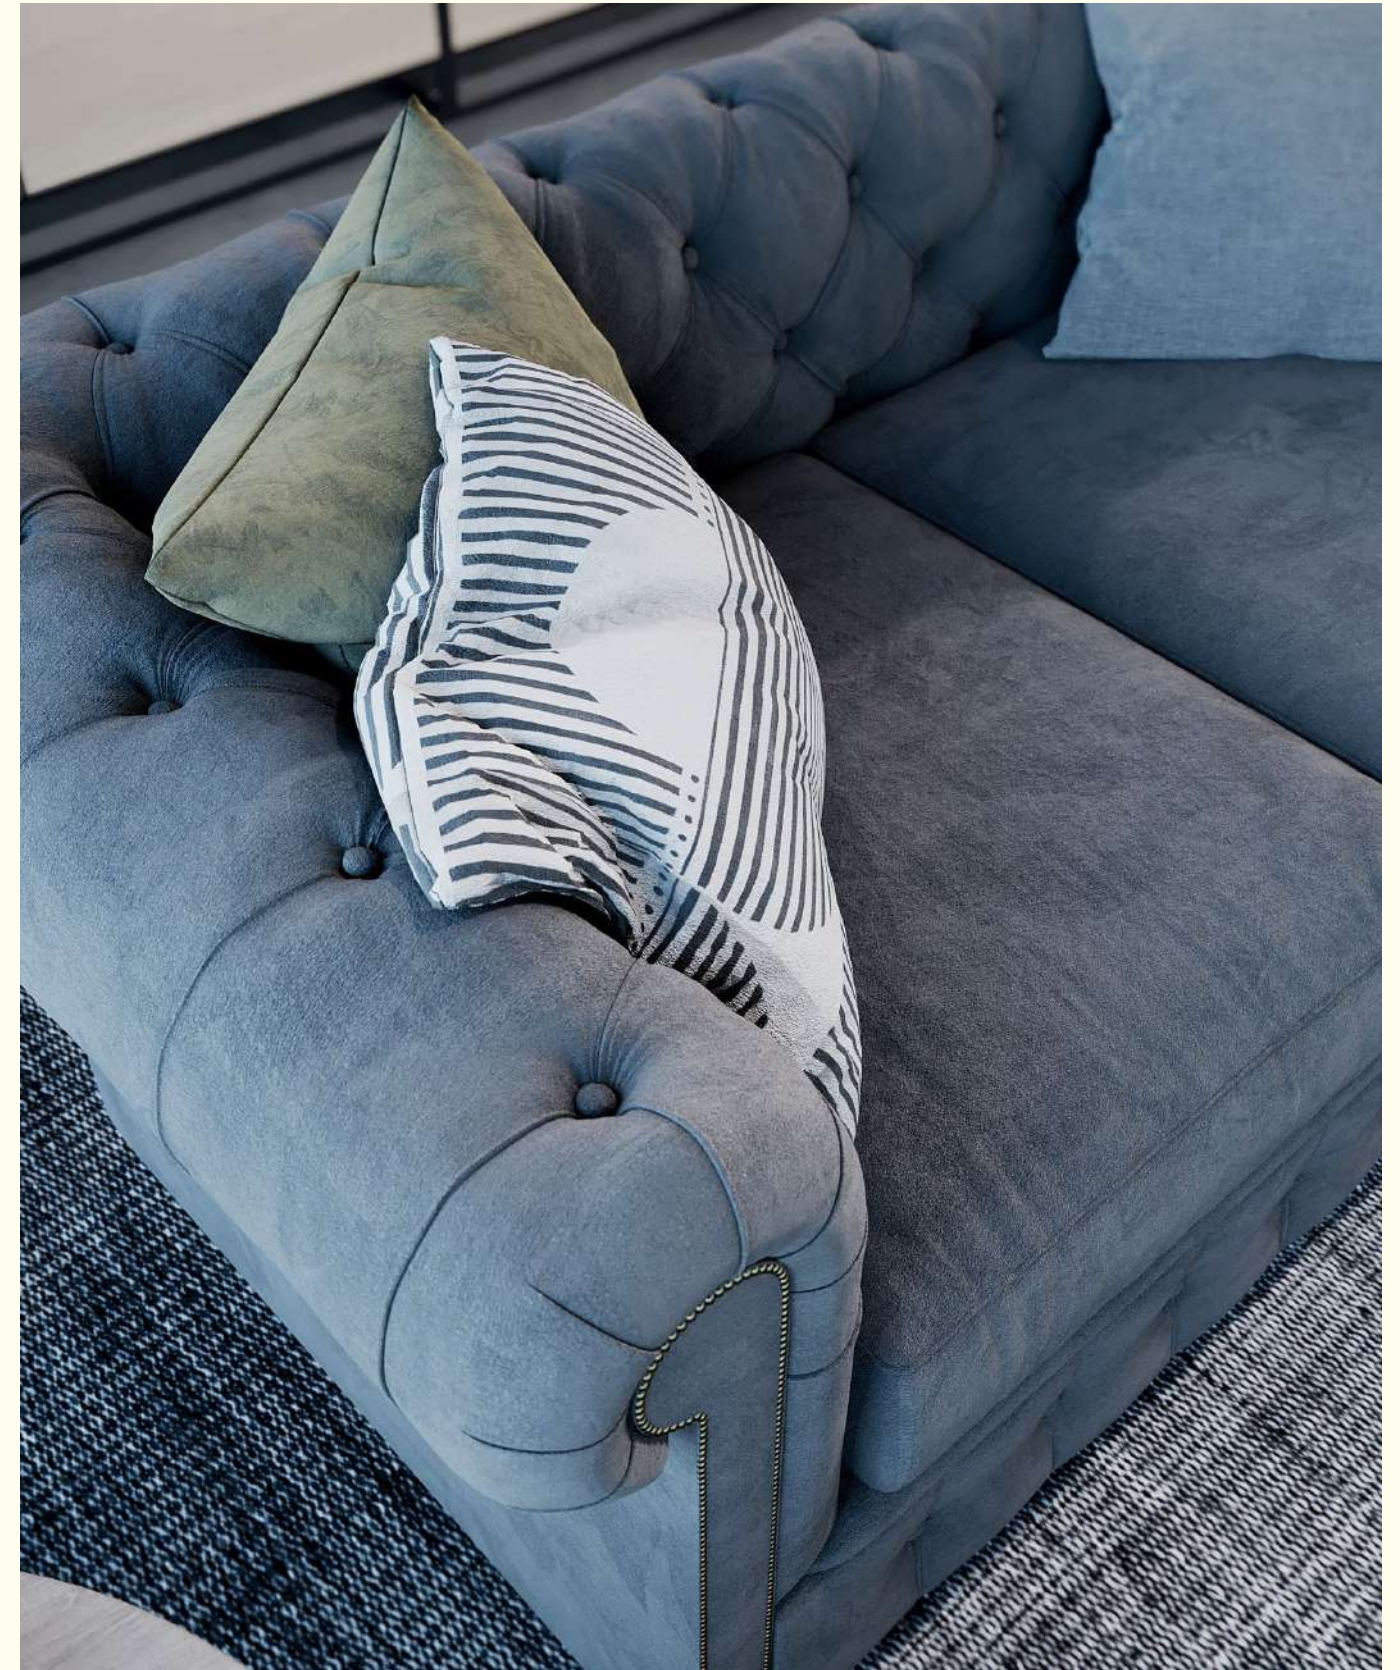

Height: 760mm | Width: 2,080mm | Depth: 960mm | Seat Height: 490mm | Weight: 57kg

Oak

Black

Mahogany

The Bloomsbury Collection

The Leo Collection

ARMCHAIR

| Product Code | Description | Group | Retail Price | | |
|--------------|--------------------------------|-------|--------------|--------|---------|
| | | | £ | € | \$ |
| SLE1 | Armchair Matt Black Metal Base | 3 | £1,813 | €2,005 | \$2,441 |
| | | 4 | £1,953 | €2,160 | \$2,630 |
| | | 5 | £2,022 | €2,236 | \$2,722 |
| | | 6 | £2,440 | €2,698 | \$3,285 |