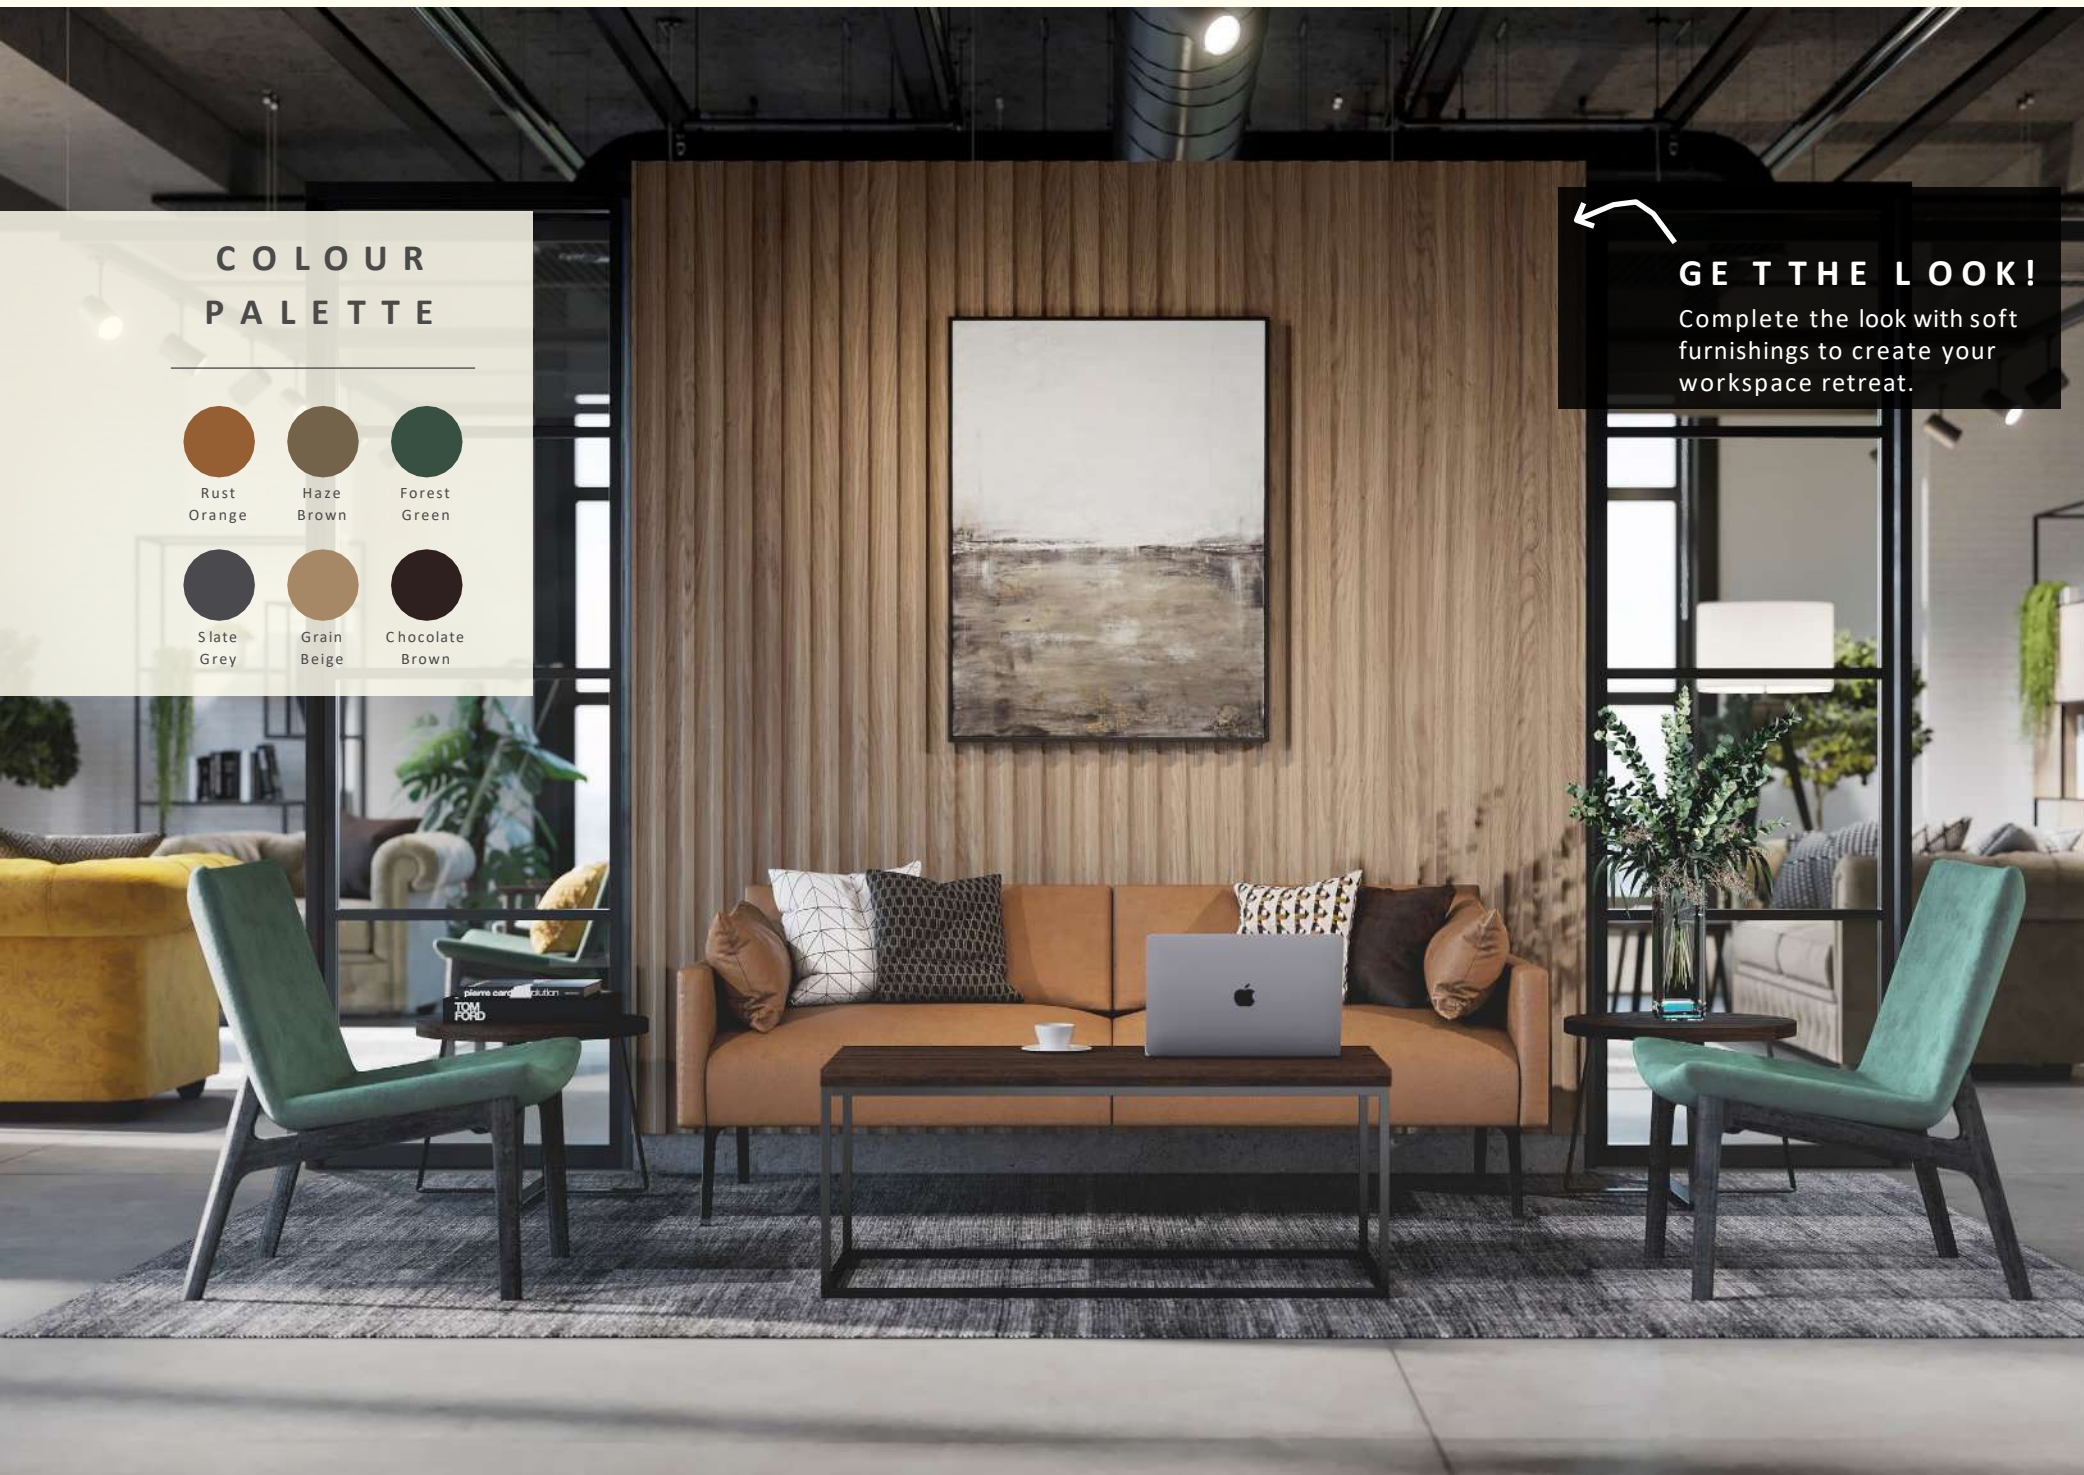

COLOUR PALETTE

GET THE LOOK!

Complete the look with soft furnishings to create your workspace retreat.

LEO 2 SEATER

Product Code	SLE2
Height	730mm
Width	1,760mm
Depth	820mm
Seat Height	420mm
Weight	61kg

Retail Price From	£	€	$
	£2,660	€2,942	$3,582

PAGE 16
More options available!

FORGE TABLE

Product Code	TFG/120X60BLK/XXXXX
Height	515mm
Width	1,200mm
Depth	600mm
Weight	25kg

Retail Price From	£	€	$
	£665	€765	$931

PAGE 31
More options available!

SWOOSH LOUNGE CHAIR

Product Code	SSW1F
Height	795mm
Width	702mm
Depth	690mm
Seat Height	420mm

Retail Price From	£	€	$
	£869	€962	$1,171

PAGE 24
More options available!

Informal meeting spaces encourage positive disruption of work, fostering a sense of community. Collaborative community spaces encourage exercise, facilitate collaboration and teamwork as well as provide constant opportunity for 're-charge' through change. Materials and colours are rich, decadent and tactile.