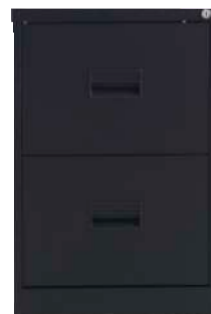

HOME FILER

This filing cabinet has a narrow profile, but plenty of depth, meaning it can fit neatly into small spaces whilst still offering plenty of valuable filing space. It includes two deep drawers, giving you plenty of room to store unwanted clutter, and runners in each drawer for hanging files.

- A durable two drawer steel filing cabinet, able to hold either A4 suspension or foolscap hanging files
- 40kg loading capacity per drawer
- Fully lockable

TCS2FC
(w) 465 x (d) 620 x (h) 700mm RRP
£231.00

Finishes

FILING CABINET

This steel filing cabinet fits neatly into your home office to provide stylish and practical storage. It includes two deep drawers, providing ample room to store unwanted clutter, and runners in each drawer for hanging files.

- A durable four drawer steel filing cabinet, able to hold either A4 suspension or foolscap hanging files
- 40kg loading capacity per drawer
- Fully lockable

TCS4FC
(w) 465 x (d) 620 x (h) 1300mm RRP
£322.00

Finishes

SLIM PEDESTAL

Designed to tuck underneath our SOHO office desks, this practical cabinet will look sleek and modern in your home office. All drawers glide open and offer ample storage space for paperwork and files, and castors on the base mean it's easy to move around your room.

- A mobile three drawer steel under-desk pedestal
- Lockable drawers
- Discreet side handle drawers
- Smooth Accuride drawer handles

TKUSSMP3
(w) 300 x (d) 510 x (h) 615mm RRP
£257.00

Finishes