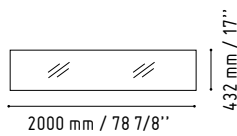

67 - WHITE PASTEL

IM20S