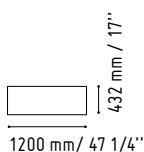

- 116 - BLACK GLASS
- 08 - BLACK

A2L06

- 08 - BLACK TAMBOUR
- 08 - BLACK