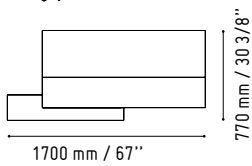

RGBW LED

ORGANIC

LOG12PG

67 - WHITE PASTEL

117 - WHITE GLASS
67 - WHITE PASTEL

CUZ1L - GREEN
CUZ12 - GREY

WHITE GLOSS