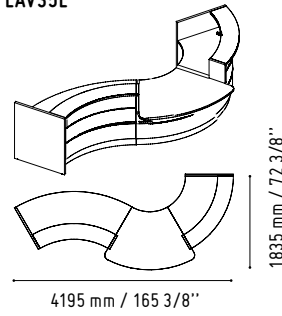

VALDE

LAV35L

- 34 - CHESTNUT
- 148 - HIGH GLOSS GREY
- 26 - ALUMINUM SATINATO

- WHITE GLOSS

- 31 - CANADIAN OAK
- 73 - HIGH GLOSS WHITE
- 67 - WHITE PASTEL