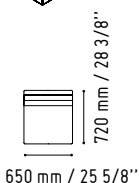

- CUZ2A - VIOLET
- CUZ12 - GREY