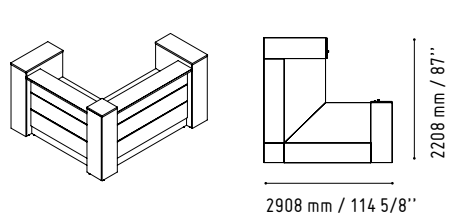

- 80 - HIGH GLOSS GREEN
- 73 - HIGH GLOSS WHITE
- 67 - WHITE PASTEL

- WHITE GLOSS

LAV17L