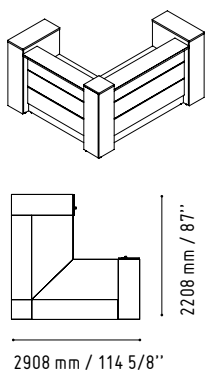

LAV17L

- 81 - HIGH GLOSS BURGUNDY
- 148 - HIGH GLOSS GREY
- 67 - WHITE PASTEL