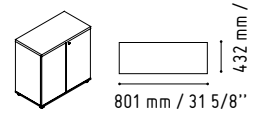

- 80 - HIGH GLOSS GREEN
- 73 - HIGH GLOSS WHITE
- 67 - WHITE PASTEL

A2104HZ