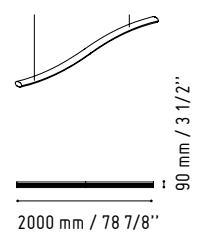

- 34 - CHESTNUT
- 148 - HIGH GLOSS GREY
- 26 - ALUMINUM SATINATO