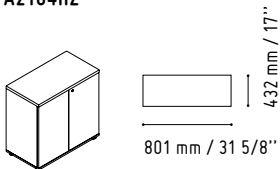

- 73 - HIGH GLOSS WHITE
- 67 - WHITE PASTEL

A2104HZ

- 80 - HIGH GLOSS GREEN
- 67 - WHITE PASTEL