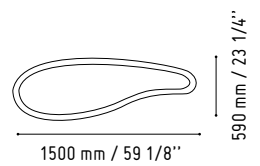

CUZ1L - GREEN
CUZ12 - GREY

SSL15