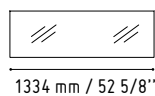

IM21S

432 mm / 17"

1334 mm / 52 5/8"

SNL16

1440 mm / 56 3/4"

- CUZ2A - VIOLET
- CUZ12 - GREY

- 117 - WHITE GLASS
- 67 - WHITE PASTEL

- WHITE GLOSS