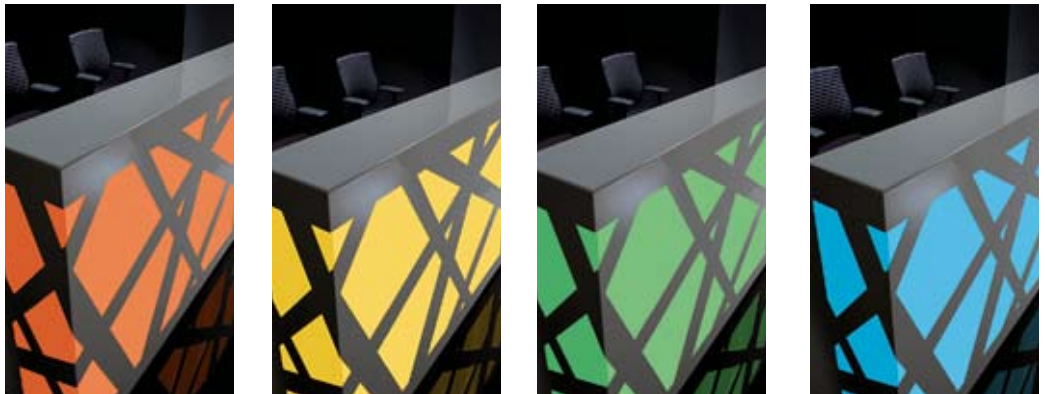

ZIG-ZAG

LZ655

1180 / 46 1/2"

4200 mm / 165 1/2"

67 - WHITE PASTEL

REMOTE CONTROL

RGBW LED lighting steered with a remote control allows to regulate the intensity and the color of light automatically. Pressing one button changes the color of the reception desk and allows to light the counter in accordance with the selected program with monotonous or pulsating rhythmical colors.

LZ646

880 mm / 34 5/8"

2200 mm / 86 3/4"

67 - WHITE PASTEL