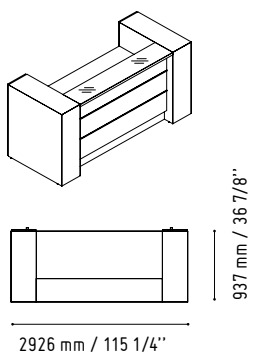

VALDE

LAV03L