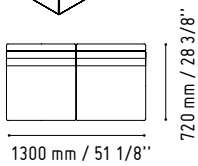

117 - WHITE GLASS
67 - WHITE PASTEL

MM-PU x 2 +
MM-ON x 2 +
MM-PO x 2