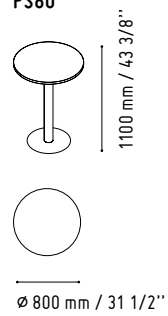

- 31 - CANADIAN OAK
- 73 - HIGH GLOSS WHITE
- 67 - WHITE PASTEL

PS80