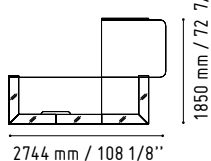

LIN33L

1122 mm / 44 1/4"

1856 mm / 73 1/8"

135 - YELLOW GLAS

26 - ALUMINIUM SATINATO

MM-2WP

720 mm / 28 3/8"

1140 mm / 44 7/8"

2000 mm / 78 7/8"

WHITE GLOSS

LIN35P

1150 mm / 45 3/8"

2650 mm / 104 3/8"

- 117 - WHITE GLASS
- 67 - WHITE PASTEL

SSL15

590 mm / 23 1/4"

1500 mm / 59 1/8"

- WHITE GLOSS

IM21S

432 mm / 17"

1334 mm / 52 5/8"

- 117 - WHITE GLASS
- 67 - WHITE PASTEL

LINEA

LIN41L