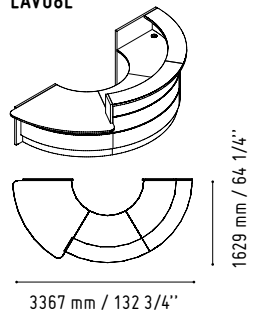

- WHITE GLOSS

LAV08L