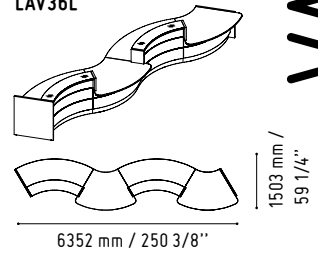

LAV36L

- 74 - HIGH GLOSS ORANGE
- 73 - HIGH GLOSS WHITE
- 67 - WHITE PASTEL