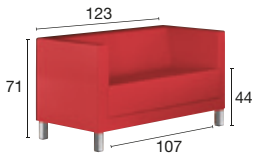

GALWAY

EASY CHAIRS

- Easy chairs and 2 or 2.5-seater sofas • Square section 4-leg structure in a chrome finish.
- For SUSHI low tables, see p. 14.

SINGLE SEATER EASY CHAIR

		£
Leather	6 453 001 YB SQ	811
Softline simulated leather	6 453 001 + sim. lea. + SQ	447
Xtreme fabric	6 453 001 UZ SQ	522

TWO SEATER SOFAS

Leather	6 453 002 YB SQ	1002
Softline simulated leather	6 453 002 + sim. lea. + SQ	546
Xtreme fabric	6 453 002 UZ SQ	646

TWO AND 1/2 SEATER SOFAS ON REQUEST

Leather	6 453 003 YB SQ	1340
Softline simulated leather	6 453 003 + sim. lea. + SQ	618
Xtreme fabric	6 453 003 UZ SQ	772

GUEST LOW TABLES

Melamine table tops and legs, 38 mm thick.

Square	6 720 029 + top	162
Rectangular	6 720 030 + top	178

on request from stock on request (allow 6 weeks)

1 leather colour
4 choices of Softline simulated leather colour (+ sim. lea.)