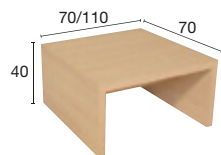

GALWAY

EASY CHAIRS

- Easy chairs and 2 or 2.5-seater sofas • Square section 4-leg structure in a chrome finish.
- For SUSHI low tables, see p. 14.

SINGLE SEATER EASY CHAIR

		£
Leather	6 453 001 YB SQ	811
Softline simulated leather	6 453 001 + sim. lea. + SQ	447
Xtreme fabric	6 453 001 UZ SQ	522

TWO SEATER SOFAS

Leather	6 453 002 YB SQ	1002
Softline simulated leather	6 453 002 + sim. lea. + SQ	546
Xtreme fabric	6 453 002 UZ SQ	646

TWO AND 1/2 SEATER SOFAS ON REQUEST

Leather	6 453 003 YB SQ	1340
Softline simulated leather	6 453 003 + sim. lea. + SQ	618
Xtreme fabric	6 453 003 UZ SQ	772

GUEST LOW TABLES

Melamine table tops and legs, 38 mm thick.

Square	6 720 029 + top	162
Rectangular	6 720 030 + top	178

on request from stock on request (allow 6 weeks)

1 leather colour
4 choices of Softline simulated leather colour (+ sim. lea.)