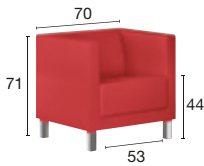

GALWAY

EASY CHAIRS

- Easy chairs and 2 or 2.5-seater sofas • Square section 4-leg structure in a chrome finish.
- For SUSHI low tables, see p. 14.

SINGLE SEATER EASY CHAIR

		£
Leather	6 453 001 YB SQ	811
Softline simulated leather	6 453 001 + sim. lea. + SQ	447
Xtreme fabric	6 453 001 UZ SQ	522

TWO SEATER SOFAS

Leather	6 453 002 YB SQ	1002
Softline simulated leather	6 453 002 + sim. lea. + SQ	546
Xtreme fabric	6 453 002 UZ SQ	646

TWO AND 1/2 SEATER SOFAS ON REQUEST

Leather	6 453 003 YB SQ	1340
Softline simulated leather	6 453 003 + sim. lea. + SQ	618
Xtreme fabric	6 453 003 UZ SQ	772

GUEST LOW TABLES

Melamine table tops and legs, 38 mm thick.

Square	6 720 029 + top	162
Rectangular	6 720 030 + top	178

on request from stock on request (allow 6 weeks)

1 leather colour
4 choices of Softline simulated leather colour (+ sim. lea.)