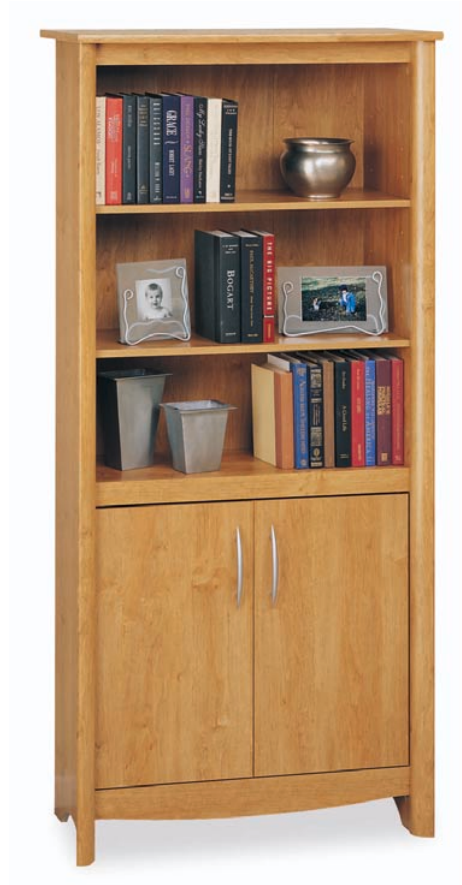

Two Door Library

40351

Two Door Library

- Finished in Bank Alder laminate
- Two adjustable or removable shelves
- Twin doors conceal spacious storage area

O'Sullivan
Furniture