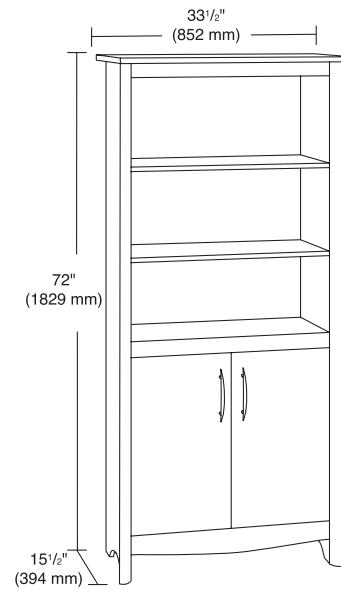

Two Door Library

40351

Two Door Library

- Finished in Bank Alder laminate
- Two adjustable or removable shelves
- Twin doors conceal spacious storage area

O'Sullivan
Furniture