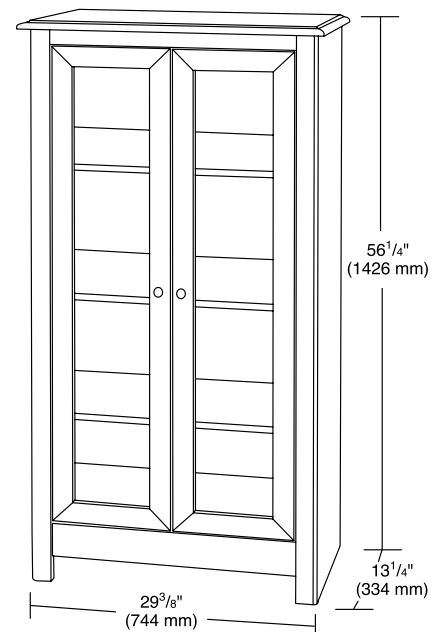

CHERRYWOOD
ESTATE™

Barrister Bookcase

- Finished in Vogue Cherry laminate
- Two, fully framed clear tempered glass doors
- Large areas for books or decorative accessories
- Five year limited warranty

Sullivan
Furniture