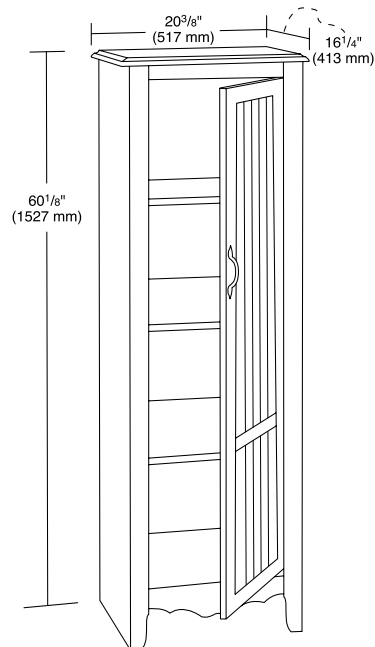

Pantry

30050

Pantry
Model 30050

- Finished in Odessa Pine laminate
- Three dinner plate-size shelves, two are height adjustable
- Embossed bead and rail design door
- Leaf-motif pulls with antique brass finish
- Five year limited warranty