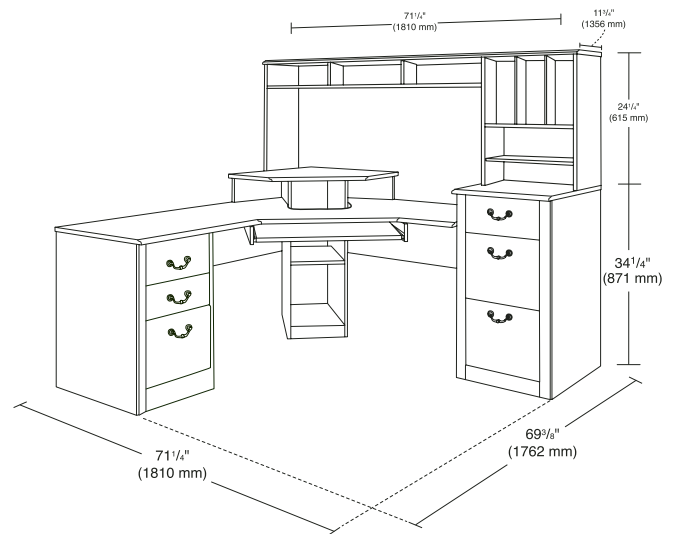

"L" Computer Workcenter and Hutch

10582/10584

CHERRYWOOD ESTATE™

"L" Computer Workcenter and Hutch

- Finished in Vogue Cherry laminate
- Features the Patent Pending Digital Dock™ centralized CPU opening
- Digital Dock™ allows easier interaction with your CPU for a variety of functions
- Raised, eye-level, monitor shelf can be easily removed to access your CPU
- Hutch, Model 10584 is designed to fit atop the "L" Workcenter Model 10582
- Five year limited warranty