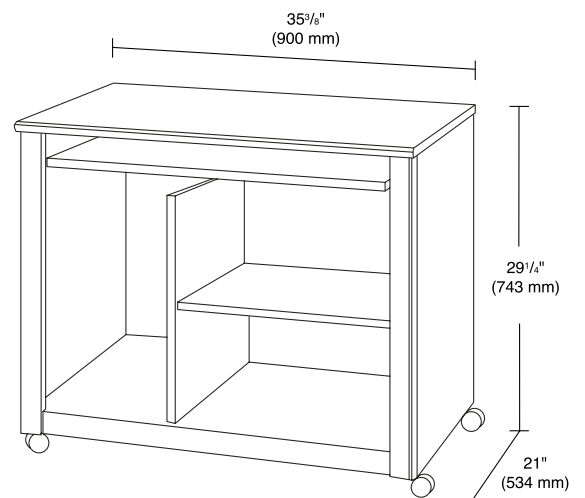

CHERRYWOOD
ESTATE™

Mobile Computer Cart

- Finished in Vogue Cherry laminates
- Sturdy keyboard shelf allows room for mouse and accessories
- Spacious monitor and tower CPU storage area with a large printer shelf
- Five year limited warranty