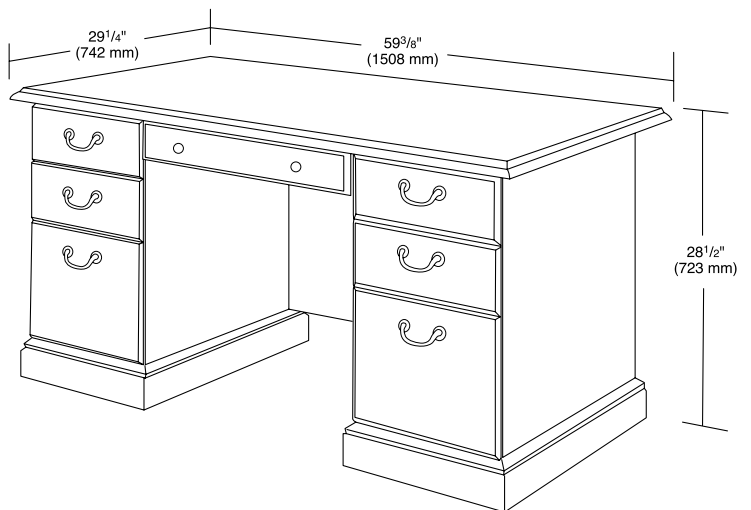

CHERRYWOOD
ESTATE™

Executive Desk

- Finished in Vogue Cherry laminates
- Two roomy box drawers and twin file drawers which accept Pendaflex® file folders
- Large center pencil or accessory drawer
- Sculptured rails and period brass finished hardware
- Five year limited warranty